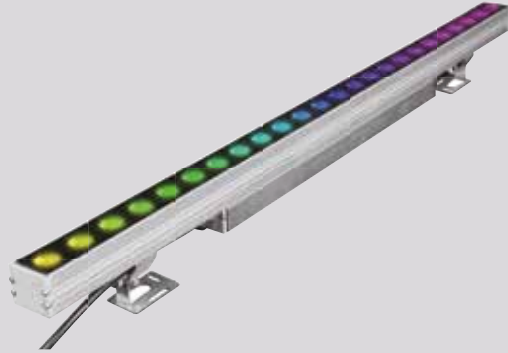

Linear Wall Washer STARK

DMX 512 **RDM** **IP67**
OUTDOOR RATED

silver

353 147
LED Power **24V - 24 W** Colour Temp **RGBW** Luminous **1007 lm**

353 148
LED Power **120/240V - 24 W** ColourTemp **RGBW** Luminous **1077 lm**

LIGHT DISTRIBUTION

20° - 30° - 45° - 60° - 20x45° - 10x60°