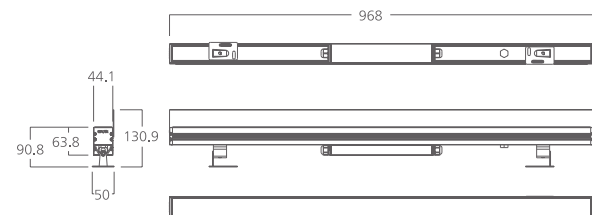

Linear Wall Washer STARK

DMX 512 **RDM** **IP67**
OUTDOOR RATED

silver

353 147
LED Power **24V - 24 W** Colour Temp **RGBW** Luminous **1007 lm**

353 148
LED Power **120/240V - 24 W** ColourTemp **RGBW** Luminous **1077 lm**

LIGHT DISTRIBUTION

20° - 30° - 45° - 60° - 20x45° - 10x60°