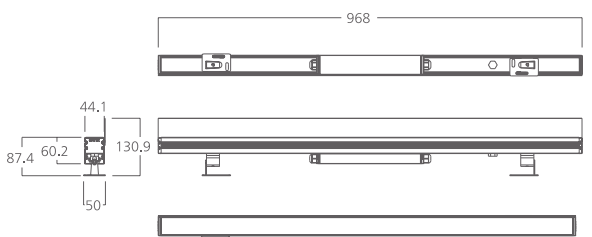

Linear Wall Washer STARK

DMX 512 **RDM** **IP67**
OUTDOOR RATED

silver

353 147
LED Power **24V - 24 W** Colour Temp **RGBW** Luminous **1007 lm**

353 148
LED Power **120/240V - 24 W** ColourTemp **RGBW** Luminous **1077 lm**

LIGHT DISTRIBUTION

20° - 30° - 45° - 60° - 20x45° - 10x60°